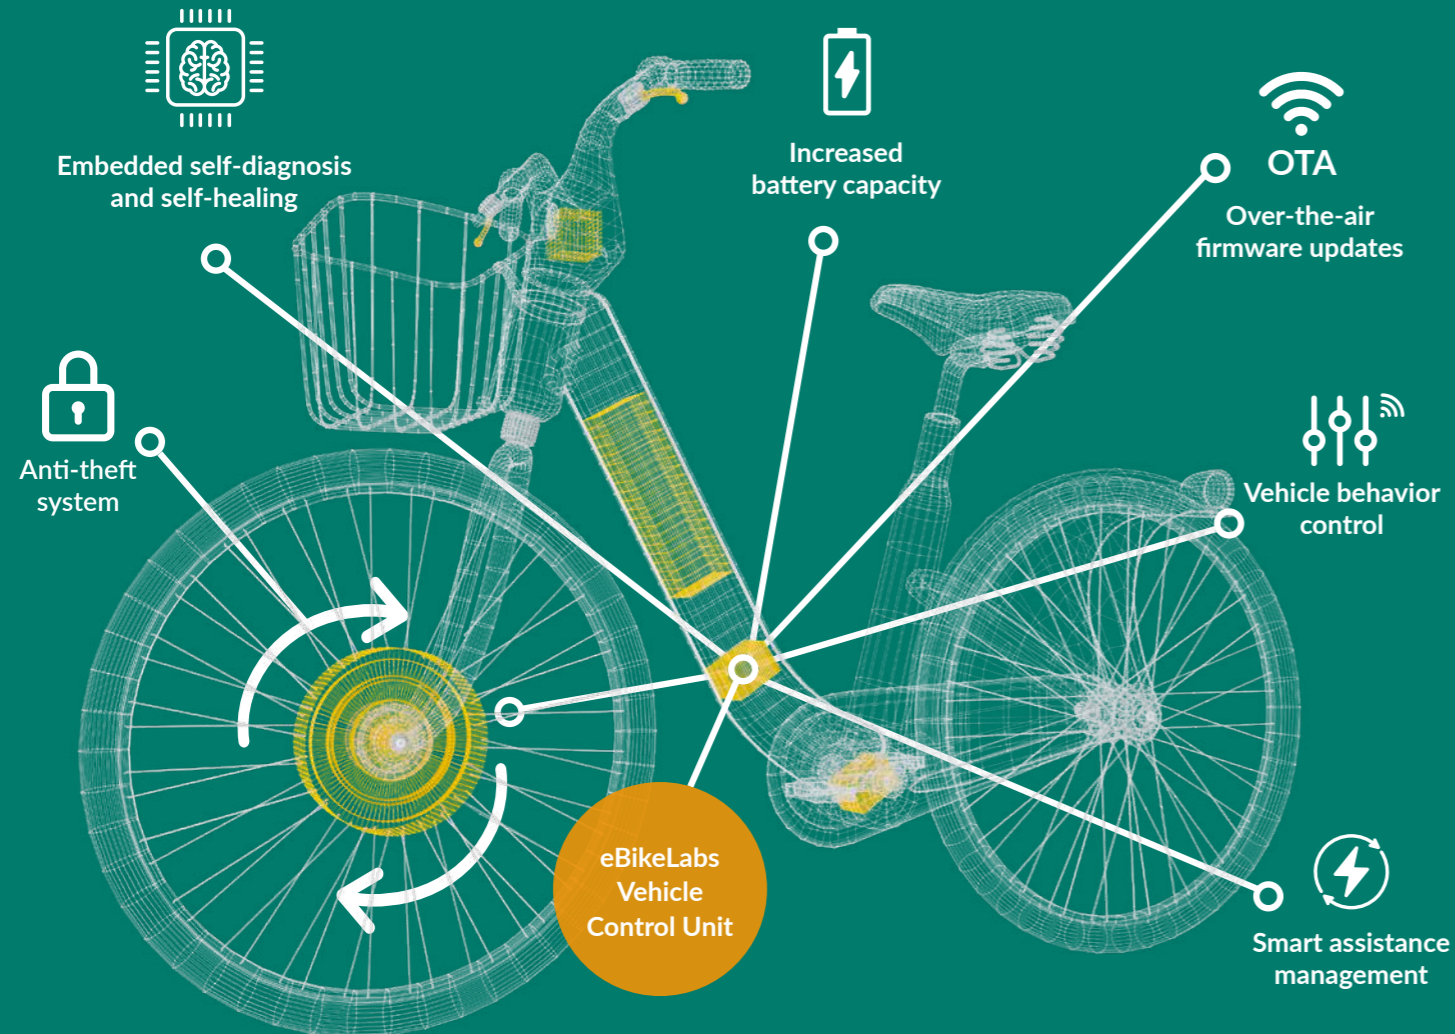

 eBikeLabs

Secure your e-bike fleets
and enjoy your growth ride

Bring intelligence to your e-bikes

Introducing the connected brain for your e-bikes: the eBikeLabs vehicle control unit. It turns affordable e-bikes into theft proof, low maintenance, and enjoyable fleet vehicles.

eBikeSafe: anti theft system

The eBikeSafe patented anti theft system replaces hardware locks and it blocks the wheel of the e-bike using the motor itself.

- > **Unbreakable system:** the only way to bypass eBikeSafe is to destroy parts of the drive system
- > **Battery theft protection:** the battery and vehicle control unit are paired, making it impossible for them to work separately
- > **Safe remote control:** remotely lock/unlock the system only when the e-bike is not moving
- > **Integrated theft alert:** surprise thieves with alarm and security lights
- > **Can be integrated in any e-bike** equipped with a wheel motor

**Protect
Capital
Investment**

Take full control over your fleets

The vehicle control unit opens unprecedented cloud service capabilities.

eBikeCheck: optimized maintenance

Makes it easier than ever to take care of each e-bike of the fleet.

- > **Predict** failures before they can occur
- > **Cure** them using 1 min complete remote diagnostic with step-by-step guide
- > **Prevent** parts from excessive wear
- > **Do nothing and save:** Replace hardware components with algorithms: pedaling torque, odometer, motor position, temperature...