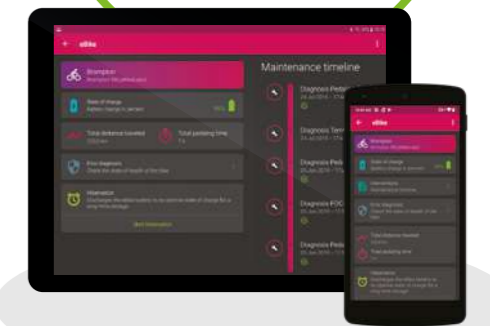

**Protect
Capital
Investment**

Take full control over your fleets

The vehicle control unit opens unprecedented cloud service capabilities.

eBikeCheck: optimized maintenance

Makes it easier than ever to take care of each e-bike of the fleet.

- > **Predict** failures before they can occur
- > **Cure** them using 1 min complete remote diagnostic with step-by-step guide
- > **Prevent** parts from excessive wear
- > **Do nothing and save:** Replace hardware components with algorithms: pedaling torque, odometer, motor position, temperature...

**Reduce
Operational
Costs**

**Increase
Customer
Loyalty**

eBikeProfile: safe & enjoyable rides

Safety technologies allow to keep your riders safe and happy.

- > **Remotely set** acceleration restrictions
- > **Prevent** riders from reaching excessive speed
- > **Ensure** smooth and progressive riding experience