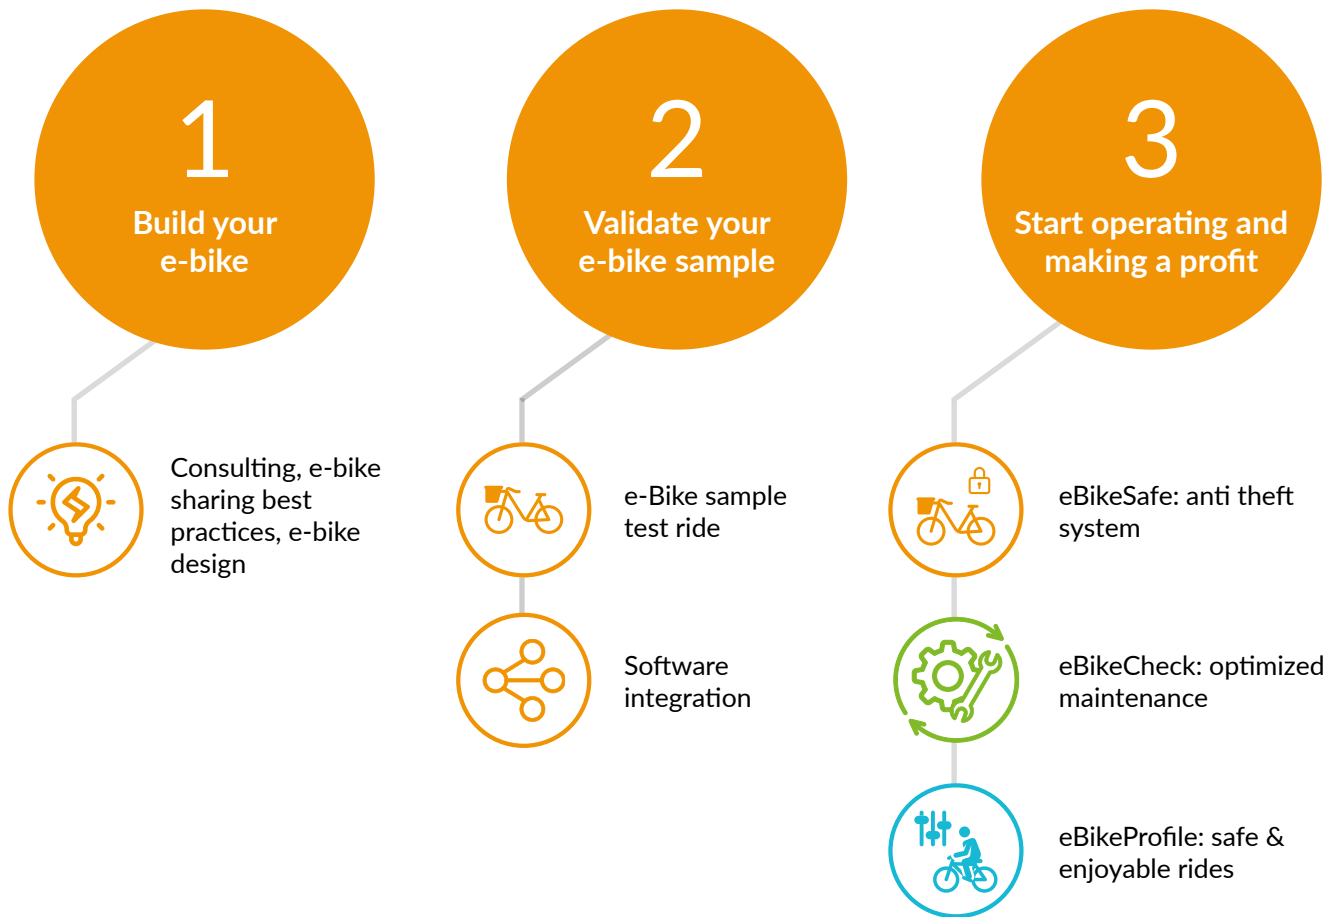

Hey mobility operators!

We can help you to launch a sustainable e-bike fleet in a few months.

Here is how:

Why partner with us:

- > Fast time to market
- > Easy integration
- > Patented technology
- > Compliance with EU LEV regulations
- > Guaranteed ongoing support and maintenance

contact@ebikelabs.com

www.ebikelabs.com

www.linkedin.com/company/ebikelabs

About eBikeLabs

At eBikeLabs, our mission is to accelerate the adoption of shared e-bikes in cities.

Because we believe that e-bikes are the best answer to mobility demands - they are fast, for everyone, they fit city infrastructure, good for the environment and health.

At eBikeLabs we remain committed to our mission by helping mobility operators to deploy large e-bike fleets into cities all around the world.